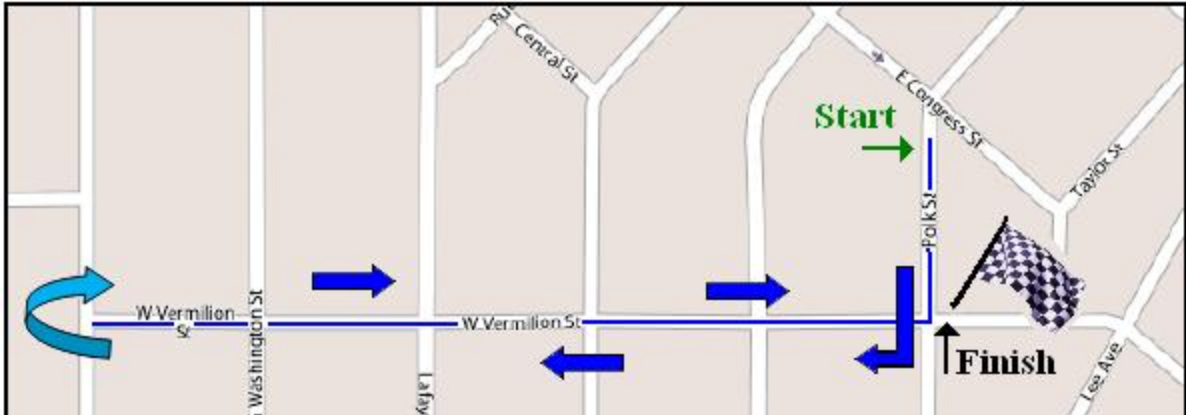

**Parc Sans Souci
Start/Finish**

**Super Cooper Heart Run
Downtown Lafayette
November 07, 2009**

Super Cooper Heart Run
Fun Run Route
November 07, 2009